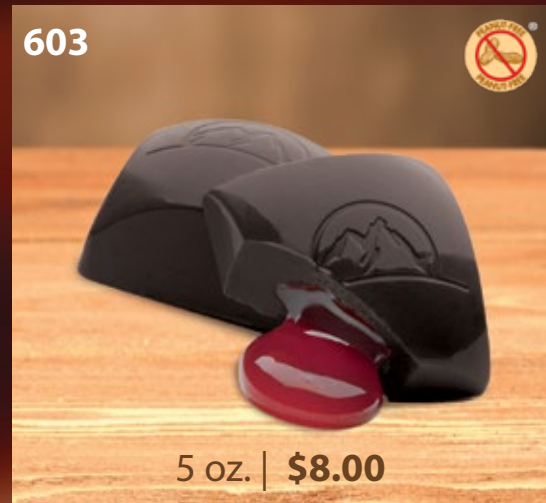

Milk Chocolate Caramel Mini Bites
 Individually wrapped milk chocolates with creamy caramel center.
Envueltos individualmente chocolate con leche y caramelo

Dark Chocolate Raspberry Mini Bites
 Individually wrapped dark chocolates 73% cocoa with raspberry center.
Envueltos individualmente chocolate amargo con frambuesas

Dark Chocolate Almonds
 Roasted almonds covered in dark chocolate.
Almendras cubiertas de chocolate amargo

Milk Chocolate Almonds
 Roasted almonds covered in milk chocolate.
Almendras cubiertas de chocolate con leche