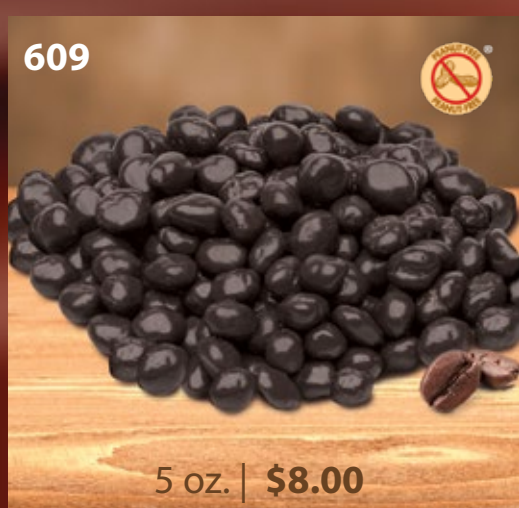

Dark Chocolate Coffee Beans
Coffee beans covered in dark chocolate.
Chocolate Oscuro de granos de café

Indulge in Sweet Sensations