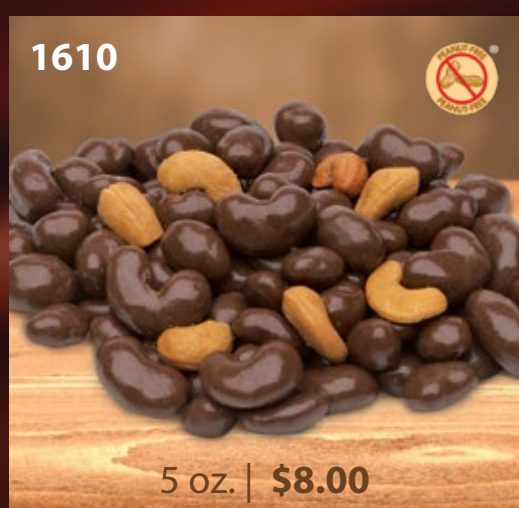

Dark Chocolate Cranberries
 Cranberries covered in dark chocolate.
Arandanos cubiertas de chocolate amargo

Milk Chocolate Raisins
 Raisins covered in milk chocolate.
Pasas cubiertas de chocolate con leche

Dark Chocolate Coconut Almonds
 Roasted almonds and coconut covered in dark chocolate.
Almendras y coco cubiertas de chocolate amargo

Milk Chocolate Coconut Almonds
 Roasted almonds and coconut covered in milk chocolate.
Almendras y coco cubiertas de chocolate con leche

Milk Chocolate with Sea Salt Mini Bites
 Individually wrapped Belgian recipe milk chocolates with sea salt.
Envueltos individualmente chocolate con leche y sal de mar

Milk Chocolate Mint Mini Bites
 Individually wrapped milk chocolates with mint.
Envueltos individualmente chocolate con leche y sabor de menta