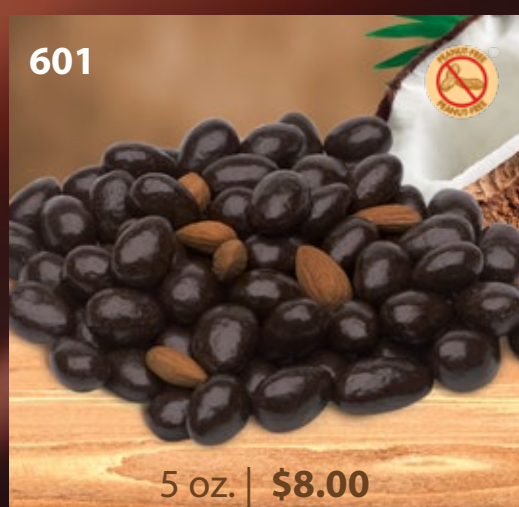

Milk Chocolate Caramel Mini Bites
 Individually wrapped milk chocolates with creamy caramel center.
Envueltos individualmente chocolate con leche y caramelo

Dark Chocolate Raspberry Mini Bites
 Individually wrapped dark chocolates 73% cocoa with raspberry center.
Envueltos individualmente chocolate amargo con frambuesas

Dark Chocolate Almonds
 Roasted almonds covered in dark chocolate.
Almendras cubiertas de chocolate amargo

Milk Chocolate Almonds
 Roasted almonds covered in milk chocolate.
Almendras cubiertas de chocolate con leche

Dark Chocolate Cranberries
 Cranberries covered in dark chocolate.
Arandanos cubiertas de chocolate amargo

Milk Chocolate Raisins
 Raisins covered in milk chocolate.
Pasas cubiertas de chocolate con leche