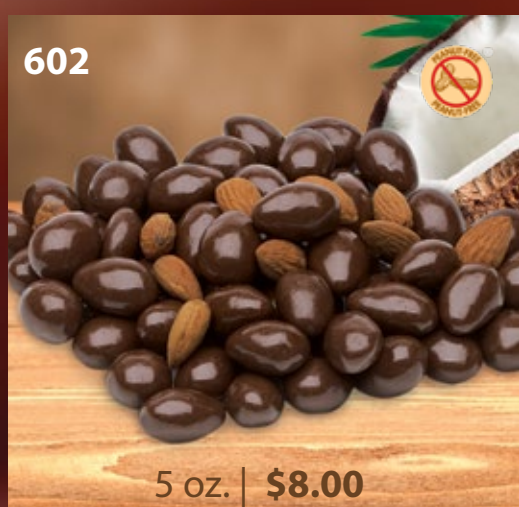

Milk Chocolate Coconut Almonds
Roasted almonds and coconut covered in milk chocolate.
Almendras y coco cubiertas de chocolate con leche

Milk Chocolate with Sea Salt Mini Bites
Individually wrapped Belgian recipe milk chocolates with sea salt.
Envueltos individualmente chocolate con leche y sal de mar